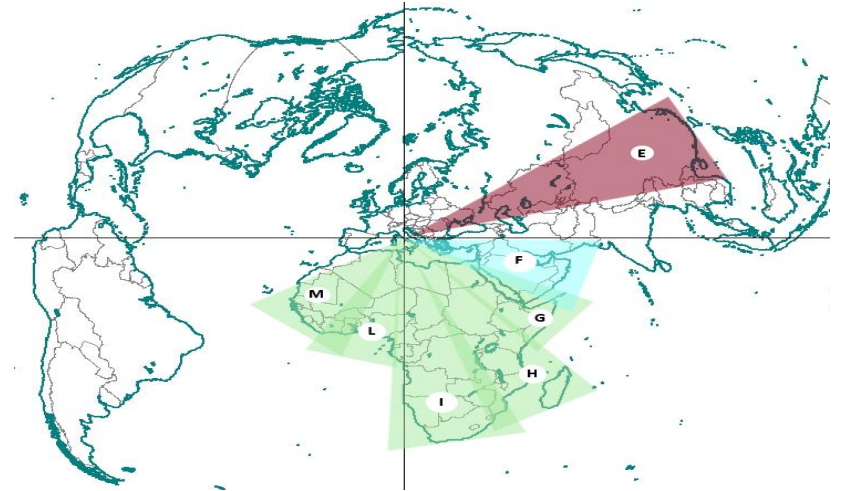

VATICAN RADIO - SHORT WAVE GENERAL SCHEDULE

31st March 2024 - 26th October 2024

UTC = Universal Time Coordinated = GMT.

Days of operation:

W = Weekdays; H = Holydays; 1 = Mon.; 2 = Tue.; 3 = Wed.; 4 = Thu.; 5 = Fri.; 6 = Sat.; 7 = Sun.; S1= first Saturday in month.

Symbols:

N = News; † = Liturgy

Capital letters following frequencies indicate the radiation direction of antennas from Santa Maria di Galeria.

The radiation direction of antennas from transmitting sites other than Santa Maria di Galeria is reported in the map "Relay stations" at the bottom of the last page.

Target areas covered by directional antennas from SMG.

AFRICA

DAYS OF OPERATION	SYMBOLS	Start Time UTC	End Time UTC	Broadcast	SHORT WAVES									
					75m kHz	49m kHz	41m kHz	31m kHz	25m kHz	22m kHz	19m kHz	16m kHz	13m kHz	
7 - H	†	08:30	09:50	GE'EZ LITURGY	◆	◆	◆	◆	◆	◆	◆	15595-F	17790	◆
		15:30	16:00	AMHARIC	◆	◆	◆	◆	◆	◆	13830-F	15565-GH	◆	
7 - 1		16:00	16:30	KISWAHILI	◆	◆	◆	◆	◆	◆	13830	15565-H	◆	◆
6		16:00	16:15	KISWAHILI	◆	◆	◆	◆	◆	◆	13830	15565-H	◆	◆
6		16:15	16:30	SOMALI	◆	◆	◆	◆	◆	◆	13830	15565-G	◆	◆