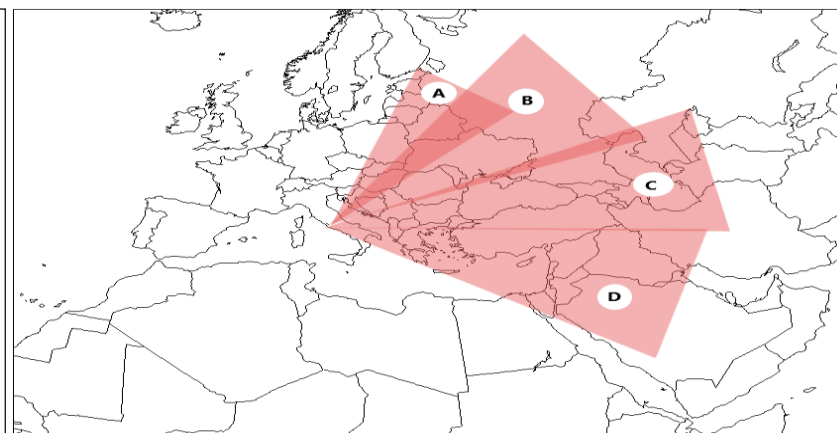

VATICAN RADIO - SHORT WAVE GENERAL SCHEDULE

31st March 2024 - 26th October 2024

UTC = Universal Time Coordinated = GMT.

Days of operation:

W = Weekdays; H = Holydays; 1 = Mon.; 2 = Tue.; 3 = Wed.; 4 = Thu.; 5 = Fri.; 6 = Sat.; 7 = Sun.; S1= first Saturday in month.

Symbols:

N = News; ☩ = Liturgy

Capital letters following frequencies indicate the radiation direction of antennas from Santa Maria di Galeria.

The radiation direction of antennas from transmitting sites other than Santa Maria di Galeria is reported in the map "Relay stations" at the bottom of the last page.